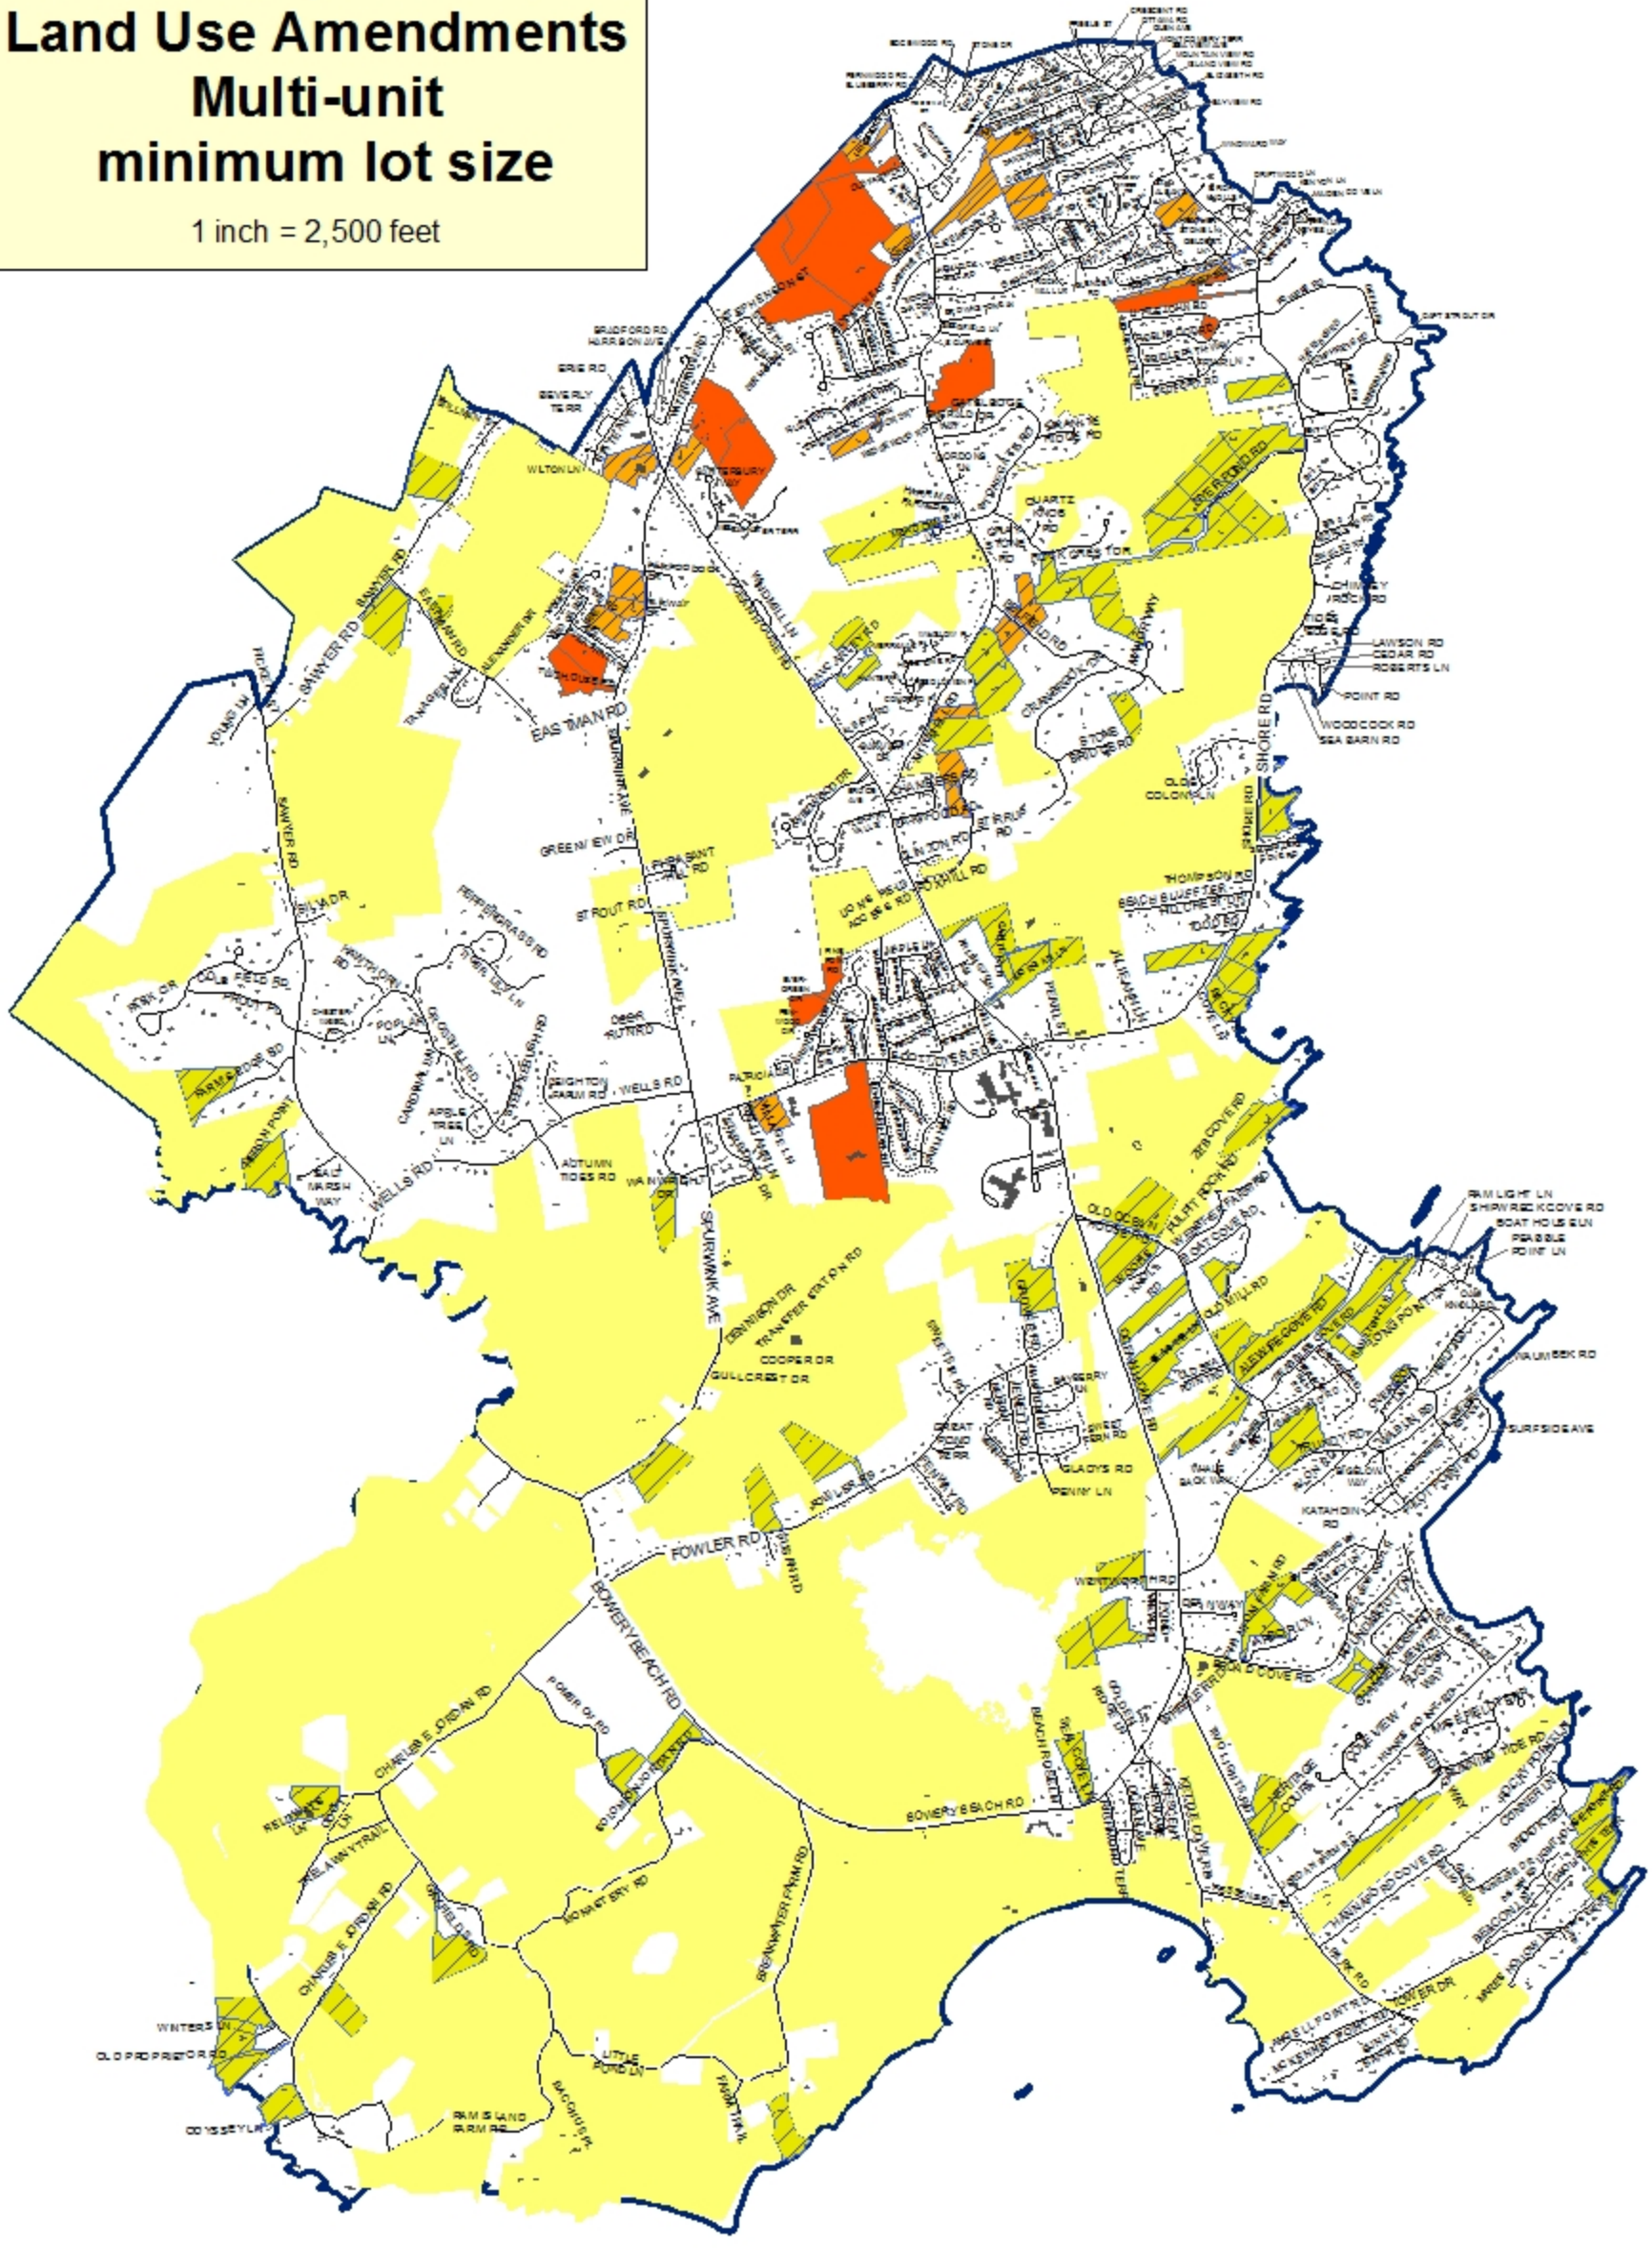

Town of Cape Elizabeth Land Use Amendments Multi-unit minimum lot size

1 inch = 2,500 feet

Legend

- RA lots > 10 acres (112)
- RA lots 5-10 acres (76)
- RC Lots > 5 acres (25)
- RC Lots 3-5 acres (22)